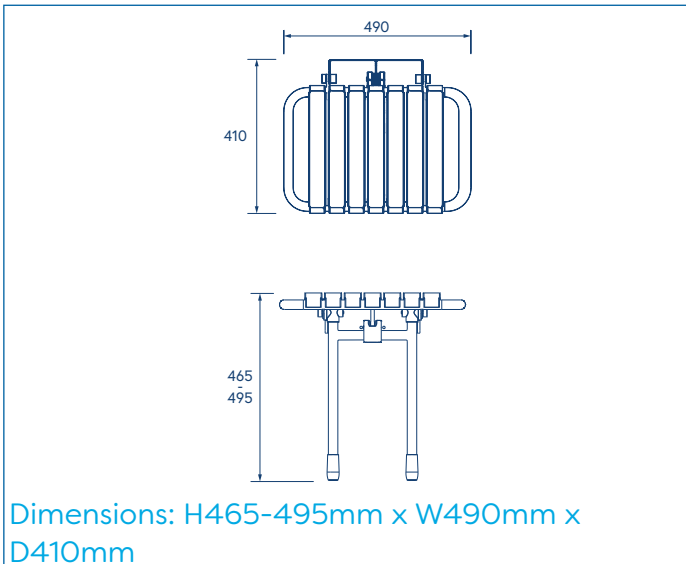

WEIGHT

N/A

PACKAGING

Full Colour Box

FREQUENTLY USED APPLICATIONS

Commercial Washrooms
Hotels
Domestic Dwellings
Care Homes

FEATURES

Wall mounted shower seat.
Height Adjustable Seat (465 - 495mm).
Easy To Clean Slatted Seat.
Folds Away When Not In Use.
Fixings Not Included.
Suitable for users up to 130kg/286lbs/20st 6lbs

CARE AND MAINTENANCE

Clean surfaces with a damp cloth and wipe dry using a soft cloth.
Do not use chemical or abrasive cleaners as these may damage the surface finish.

Dimensions: H465-495mm x W490mm x D410mm